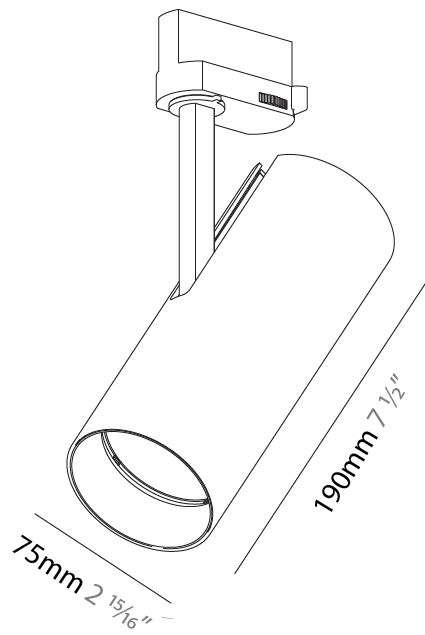

GENERAL

Series: Imagine
Subseries: Imagine 75
Brand: Prolicht
Division: Architectural
Mounting Type: Track
Mounting Location: Ceiling

PHYSICAL

Shape: Cylinder
Diameter (mm): 75
Diameter (in): 2 15/16
Height (mm): 190
Height (in): 7 1/2
Max. Overall Height (mm): 210
Max. Overall Height (in): 8 1/4
Light Distribution: Adjustable / Direct
Weight (kg): 0.716
Weight (lbs): 1.58
Fixture Finish: SSR / BKV / CWI / CRY / HAB / UFT / ITA / RUA / FTG / MYG / LOD / PUS / FRO / FUP / KIA / POP / BLS / SPG / MEY / GOH / GUM / CHC / COM / ABZ / JAG / OBR / MOS / ROR
Holder Finish: BLK / WHI / SIL
Fixture Material: Aluminum Die Cast

ELECTRICAL

Lamp Type: LED (Zhaga Standard)
Input Wattage (W): 14
Total Output Wattage (W): 12.8
Dimming: Tri-Mode (Non-Dimming and Phase Dimming (120Vac only) and 0-10V Dimming)
Driver Included: Yes
Driver Location: Integrated
Driver Type: Constant Current - Universal
Driver Class: Class 2
Input Voltage (V): 120 - 277
Constant Current (MA): 350

LED

Number of LEDs: 1
Color Temperature (°K): 2700 / 3000 / 3500 / 4000
Max. Delivered Lumen (lm): 1124 / 1210 / 1258 / 1284
Nominal Lumen (lm): 1246 / 1342 / 1396 / 1424
CRI: >90 CRI
Lamp Life (hrs): 50000

OPTICAL

Optic°: Lens Pack - No Lens / Linear Spread Lens / Honeycomb / Spread Lens
Beam Angle: 12
Adjustability: Rotational 350°; Tilt 90°

RATINGS AND CERTIFICATIONS

Certified By: Certified for North American Standards
IP rating: IP20

PROJECT
TYPE
SPECIFIER
QUANTITY
DATE